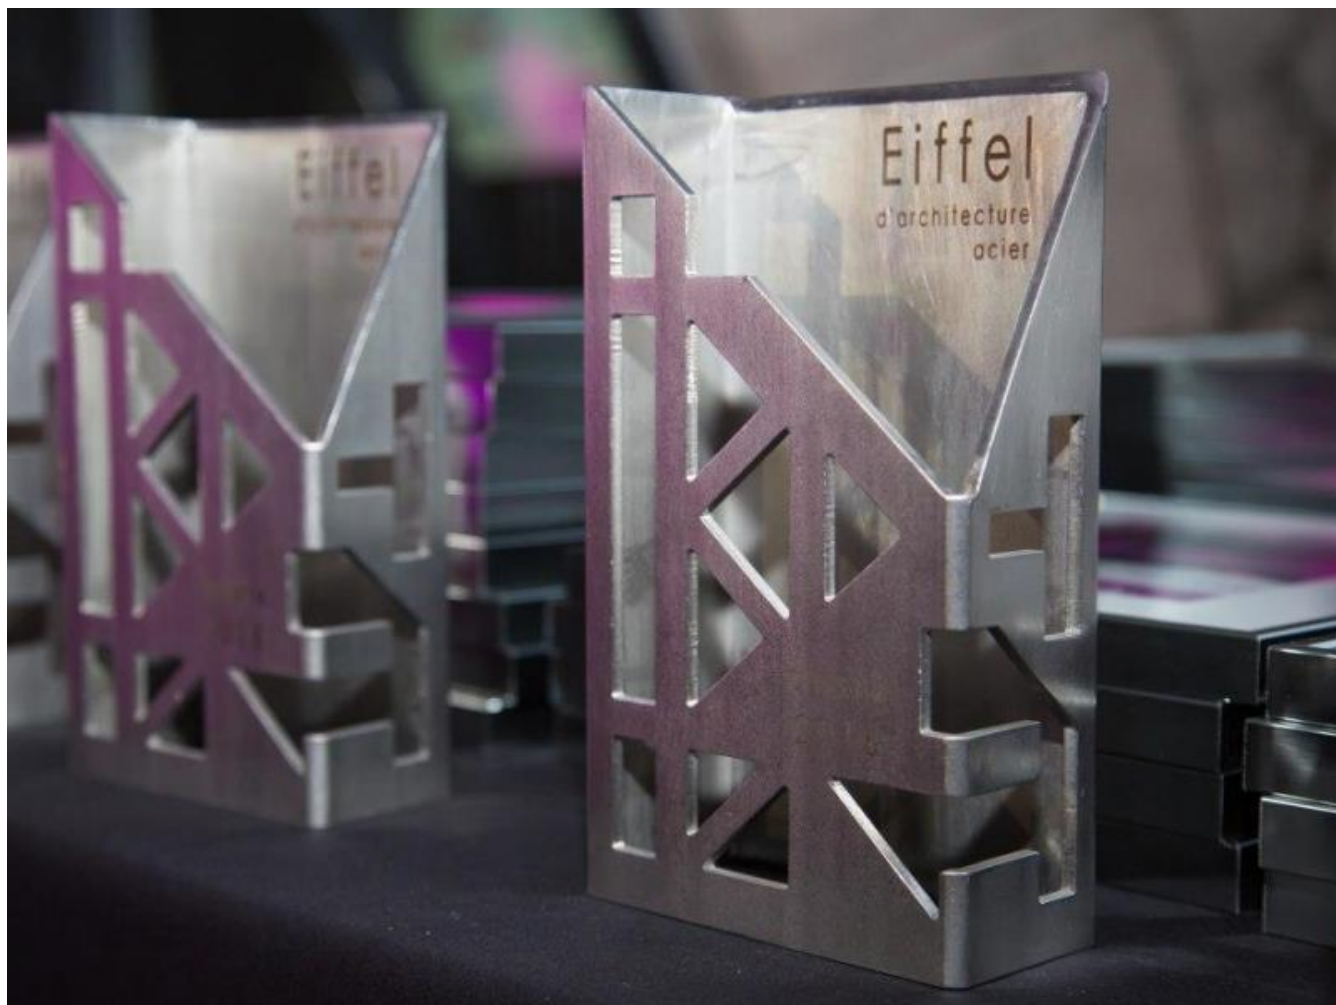

Les Eiffel d'architecture acier 2017

Plus que quelques jours pour participer...

The poster features a background of green and black geometric shapes forming a stylized Eiffel Tower. The text is arranged as follows:

- Vertical text on the left: Eiffel d'architecture acier
- Top right: trophées 2017
- Below that: Inscrivez vos projets avant le 15 mai !
- Center: www.tropheesacier.fr
- Bottom right: Construire ACIER logo with the tagline Communiquons la relève acier.